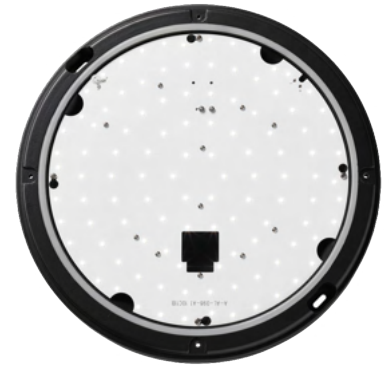

The **Amenity MAX 2** luminaires fully comply to the requirements of EN60598.2.22

GENERAL DETAILS

Product	Amenity Luminaire
Light source	SMT LEDs
Luminaire Lumens	2000lm (STD), 1625lm (EYE), 1660lm (CBD)
Construction	Cast aluminium body with polycarbonate opal lens
Geartray	White PCB fixed by 2 screws
Dimensions	362mm (dia.) x 105mm (H)
Cable entry	20mm holes in back

Safe in the knowledge
elp.uk.com

Amenity MAX 2

SPECIFICATION

	Maintained	Mains only
Light source	Surface mounted white LEDs	
Colour temperature	3000K, 3500K or 4000K	
Luminaire lumens (mains)	2000lm (STD) 1625lm (EYE) 1660lm (CBD)	
Lumens (emergency)	400lm(STD) 320lm(EYE) 325lm(CBD)	N/A
IP rating	IP65	
Ambient temperature (Ta)	0°C to 25°C	
Insulation class	Class I	
Supply voltage	230V ~ 50Hz	
Supply power	23.0W	22.6W
Charge power (typical)	3W	—
Battery	2 x 2.3Ah LiFePO ₄ cells	—
Weight	3.3kg	3.0kg