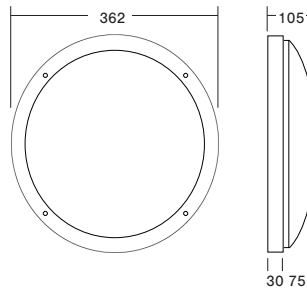

The **Amenity MAX 2** luminaires fully comply to the requirements of EN60598.2.22

GENERAL DETAILS

Product	Amenity Luminaire
Light source	SMT LEDs
Luminaire Lumens	2000lm (STD), 1625lm (EYE), 1660lm (CBD)
Construction	Cast aluminium body with polycarbonate opal lens
Geartray	White PCB fixed by 2 screws
Dimensions	362mm (dia.) x 105mm (H)
Cable entry	20mm holes in back

Safe in the knowledge
elp.uk.com

Amenity MAX 2

SPECIFICATION

	Maintained	Mains only
Light source	Surface mounted white LEDs	
Colour temperature	3000K, 3500K or 4000K	
Luminaire lumens (mains)	2000lm (STD) 1625lm (EYE) 1660lm (CBD)	
Lumens (emergency)	400lm(STD) 320lm(EYE) 325lm(CBD)	N/A
IP rating	IP65	
Ambient temperature (Ta)	0°C to 25°C	
Insulation class	Class I	
Supply voltage	230V ~ 50Hz	
Supply power	23.0W	22.6W
Charge power (typical)	3W	—
Battery	2 x 2.3Ah LiFePO ₄ cells	—
Weight	3.3kg	3.0kg

AMENITY MAX 2 – Emergency Lighting Spacings

Amenity AMAX2/M3		
Mounting height Hm (m)	Spacing (m) min 0.5Lux open area	Spacing (m) min 1Lux escape
2.0	10.7	7.5
2.5	11.3	7.6
3.0	12.3	7.8
4.0	12.5	8.2

ORDER CODES