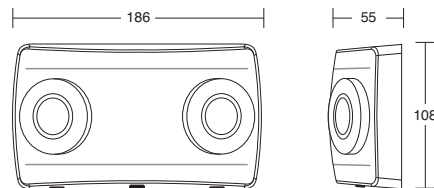

## OPERATION

The **Mini Range** of projector luminaires are supplied as standard with maintained operation.

The heads are easily adjusted and make the units suitable for ceiling or wall mounting. The self-contained circuit provides charge healthy monitoring for the 2 x 3.6V 1.5Ah Nickel Metal Hydride (NiMH) batteries.

## GENERAL DETAILS

Product	Twin LED Projector
Light source	2 x 2W LED
Luminaire Lumens	2 x 110lm
Construction	Polycarbonate body and lenses
Dimensions	186mm (W) x 108mm (H) x 55mm (D)
Cable Entry	20mm knock-outs top and back