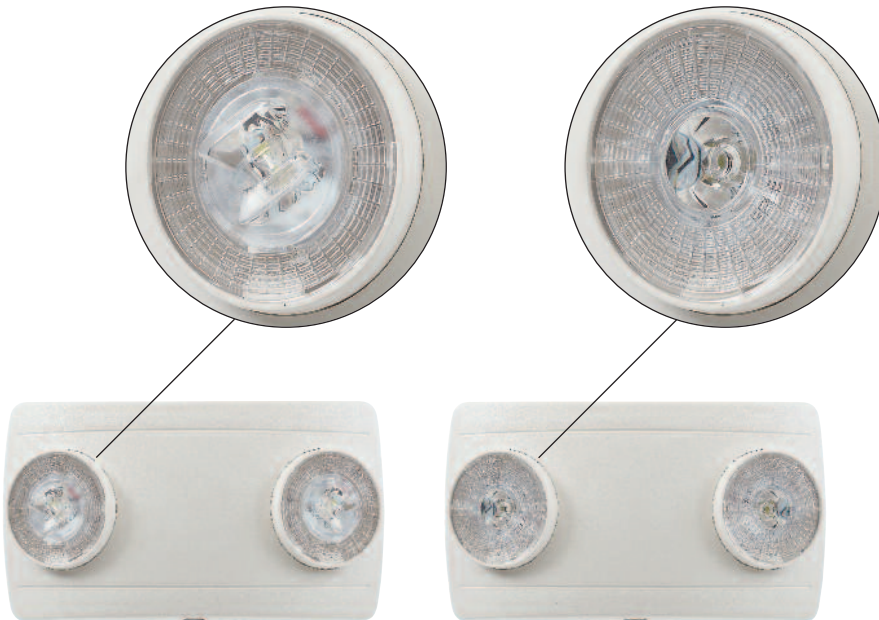

MiniTS/600N/M3 – Narrow Angle Spot

MiniTF/600W/M3 – Wide Angle Flood