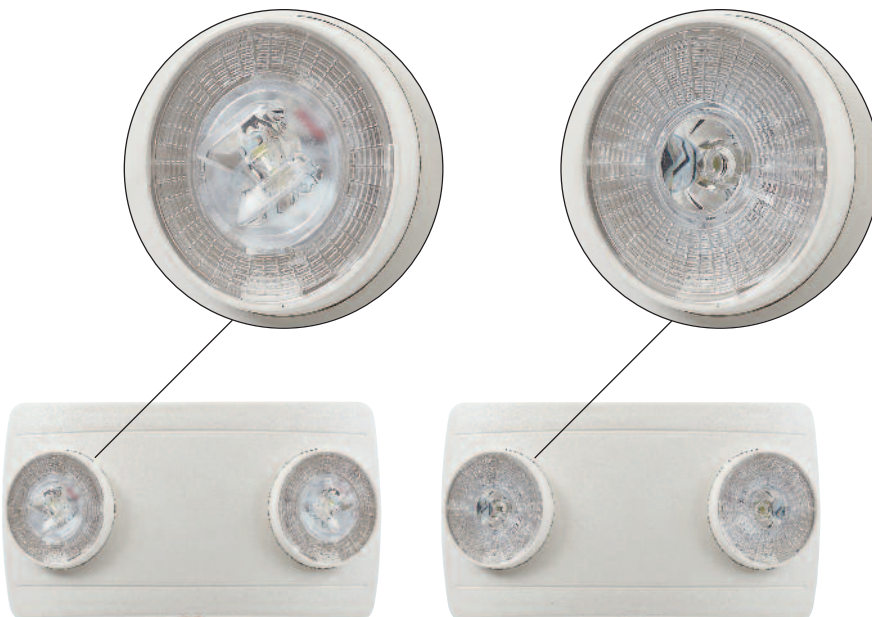

Simple and effective emergency lighting from attractive high intensity LED projectors.

More suitable for areas with aesthetic concerns than conventional Twin Projector floodlights the **Mini Range** is ideal for a wide range of applications requiring open area and escape lighting.

PERFORMANCE

Full photometry (.LDT file) is available for both lenses.

Typical examples:

MiniTS/660N/M3 ceiling mounted at 2.5m can be spaced 14metres apart to achieve 1Lux on a corridor centre line.

MiniTS/660N/M3 mounted within 2m of Exit signs, call points or first aid points can be aimed to provide 5Lux.

MiniTF/660W/M3 ceiling mounted at 2.5m can be spaced 10metres apart to achieve 0.5Lux in an open area.

Projector Luminaires

SPECIFICATION

Light source	2 x 2Watt LED
Colour temperature	5000K
Light output	2 x 110lm
IP Rating	IP20
Ambient temperature (Ta)	25°C
Insulation Class	Class II
Supply	230V ~ 50Hz
Supply power	6.5W (max.)
Charge power (typical)	1.0W
Battery	2 x 3.6V 1.5Ah NiMH
Weight	2.0kg (max.)

Discrete, compact housing:
186mm (W) x 108mm (H) x 55mm (D)

MiniTS/600N/M3 — Narrow Angle Spot

MiniTF/600W/M3 — Wide Angle Flood

Relative Scale:
MiniTS/600/M3 to ELP TLD/NM3

ORDER CODES

ORDER CODES	Description
MiniTS/660N/M3	2 x 2 Watt LED Narrow Spot maintained with 3 hour duration, White housing
MiniTF/660W/M3	2 x 2 Watt LED Wide Flood maintained with 3 hour duration, White housing
MiniTS/660N/M3/BL	2 x 2 Watt LED Marrow Spot maintained with 3 hour duration, Black housing
MiniTF/660W/M3/BL	2 x 2 Watt LED Wide Flood maintained with 3 hour duration, Blackhousing