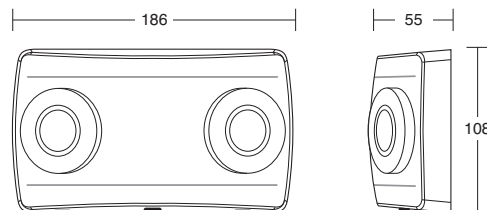

The 2Watt projector heads provide over 110lumens per head and a clever adjustable narrow beam (MiniTS) or a general wide beam (MiniTF).

NB: Full photometry is available upon request.

The **Mini Range** units are supplied with high quality white LEDs and Nickel Metal Hydride (NiMH) batteries.

MiniTF/600W/M3

OPERATION

The **Mini Range** of projector luminaires are supplied as standard with maintained operation.

The heads are easily adjusted and make the units suitable for ceiling or wall mounting. The self-contained circuit provides charge healthy monitoring for the 2 x 3.6V 1.5Ah Nickel Metal Hydride (NiMH) batteries.

The twin 2Watt luminaires fully comply with the requirements of EN60598.2.22.

MiniTS/600N/M3/BL

GENERAL DETAILS

Product	Twin LED Projector
Light source	2 x 2W LED
Luminaire Lumens	2 x 110lm
Construction	Polycarbonate body and lenses
Dimensions	186mm (W) x 108mm (H) x 55mm (D)
Cable Entry	20mm knock-outs top and back