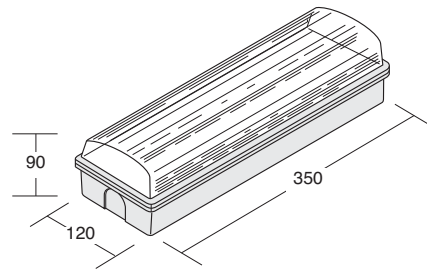

AV-HO/230

All details and specifications shown in this document are deemed correct at time of publication. The right to modify equipment, change specifications and instructions without notice, is reserved as part of the Emergency Lighting Products Limited policy of continuous development and improvement. We endeavour to keep all our customers informed of any alterations as and when they occur.