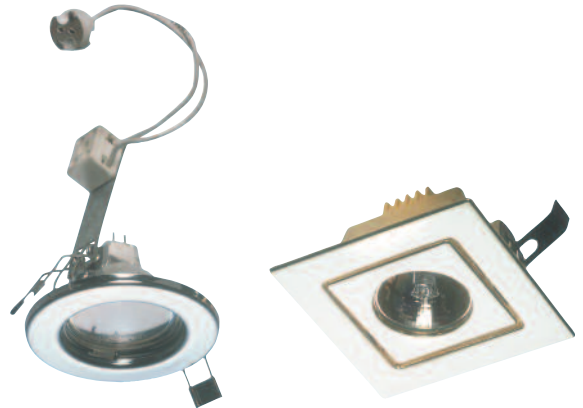

3 x 1Watt LED Light Pods

LDR3

The **LDR3** combines three high output 1Watt LEDs in a clever reflector/lens assembly providing over 300Lumens in total. The 45degree beam angle intensity distribution will suit most applications providing even illuminance on the floor from a wide range of mounting heights.

The **LDR3** units are suitable for mounting in most readily available MR16/50Watt Tungsten Halogen luminaires and the design incorporates excellent thermal control ensuring that the LED junction temperatures are kept at optimal levels providing life expectancy of over 40,000hours.

FEATURES

- Any 50Watt Tungsten Halogen downlight housing can generally be used for mounting triple 1Watt LED light pod
- **LDR3** LED light pods offer 330Lumens from maintained or non-maintained emergency lighting driver units
- Charge healthy indicator can be incorporated in the centre of the **LDR3**, downlight trim ring or remote driver enclosure
- **LDR3** LED light pods provide precise optical control
- Typical life expectancy for the **LDR3** is 40,000hours continuous operation

SPECIFICATION

Current	350mA
Light source	3 x white LEDs
Power	4.5Watts
Flux	330Lumens
Beam angle	45°

Emergency lighting maximum spacing

Mounting height Hm (m)	Spacing (m)	
	0.5Lux open area	1Lux escape
2.0	6.0	6.0
2.5	6.5	6.1
3.0	7.2	6.8